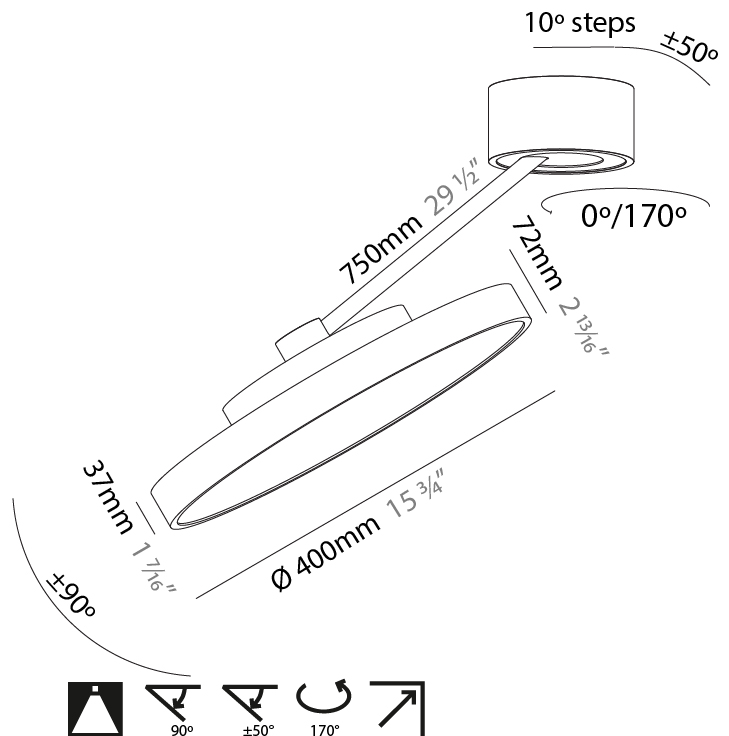

PHYSICAL

Shape: Round
Diameter (mm): 400
Diameter (in): 15 3/4
Height (mm): 72
Height (in): 2 13/16
Max. Overall Height (mm): 870
Max. Overall Height (in): 34 1/4
Extension (mm): 750
Extension (in): 29 1/2
Light Distribution: Adjustable / Direct
Weight (kg): 3.140
Weight (lbs): 6.922
Diffuser: PMMA - Opal / Micro-Prism / Sparkling Secret / Vintage Industrial
Fixture Finish: SSR / BKV / CWI / CRY / HAB / UFT / ITA / RUA / FTG / MYG / LOD / PUS / FRO / FUP / KIA / POP / BLS / SPG / MEY / GOH / GUM / CHC / COM / ABZ / JAG / OBR / MOS / ROR
Fixture Material: Extruded Aluminum / Steel

ELECTRICAL

Lamp Type: LED (Zhaga Standard)
Input Wattage (W): 17
Total Output Wattage (W): 16
Dimming: Tri-Mode (Non-Dimming and Phase Dimming (120Vac only) and 0-10V Dimming)
Driver Included: Yes
Driver Location: Integrated
Driver Type: Constant Current - Universal
Driver Class: Class 2
Input Voltage (V): 120 - 277
Constant Current (MA): 500

LED

Color Temperature (°K): 2700 / 3000 / 3500 / 4000
Max. Delivered Lumen (lm): 1807 / 1943 / 1951 / 1991
Nominal Lumen (lm): 2250 / 2420 / 2430 / 2480
CRI: >90 CRI
Lamp Life (hrs): 50000

OPTICAL

Adjustability: Rotational Canopy 170°; Tilting Canopy ±50°; Tilting Head ±90°

RATINGS AND CERTIFICATIONS

Certified By: Certified for North American Standards
IP rating: IP20