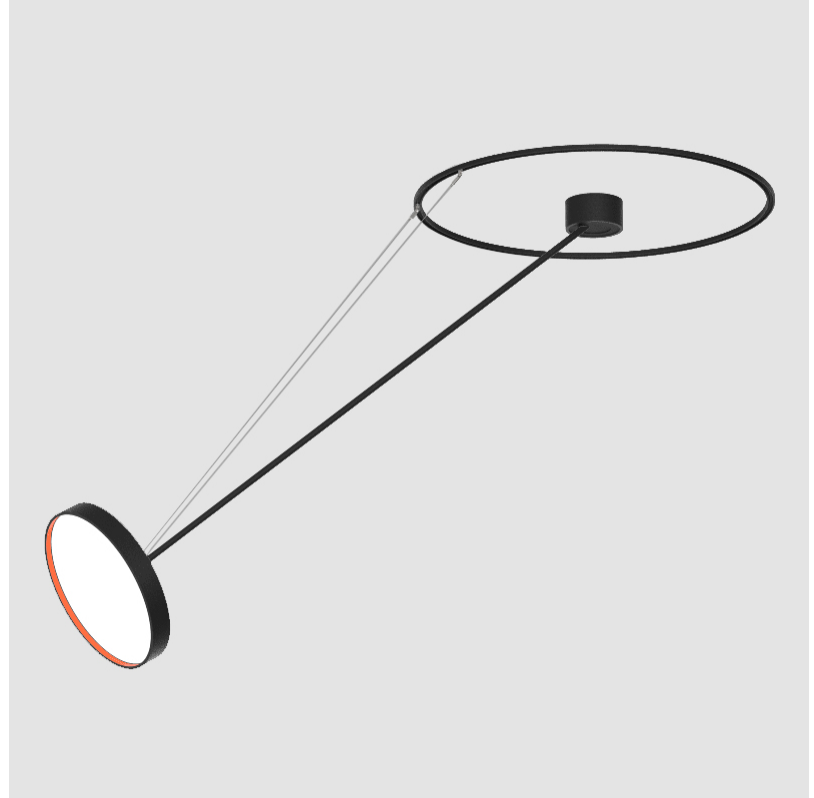

GENERAL

Series: Sign Diva Dancer
Subseries: Sign Diva Dancer Korona
Brand: Prolicht
Division: Architectural
Mounting Type: Suspension
Mounting Location: Ceiling
Subcategory: Pendant

PHYSICAL

Shape: Round
Diameter (mm): 400
Diameter (in): 15 3/4
Height (mm): 1620
Height (in): 63 3/4
Light Distribution: Adjustable / Direct
Weight (kg): 5
Weight (lbs): 11
Diffuser: PMMA - Opal / Micro-Prism / Sparkling Secret / Vintage Industrial
Fixture Finish: SSR / BKV / CWI / CRY / HAB / UFT / ITA / RUA / FTG / MYG / LOD / PUS / FRO / FUP / KIA / POP / BLS / SPG / MEY / GOH / GUM / CHC / COM / ABZ / JAG / OBR / MOS / ROR
Fixture Material: Extruded Aluminum / Steel

ELECTRICAL

Lamp Type: LED (Zhaga Standard)
Input Wattage (W): 17.0
Total Output Wattage (W): 15.4
Dimming: Tri-Mode (Non-Dimming and Phase Dimming (120Vac only) and 0-10V Dimming)
Driver Included: Yes
Driver Location: Integrated
Driver Type: Constant Current - Universal
Driver Class: Class 2
Input Voltage (V): 120 - 277
Constant Current (MA): 500

LED

Color Temperature (°K): 2700 / 3000 / 3500 / 4000
Max. Delivered Lumen (lm): 1807 / 1943 / 1951 / 1991
Nominal Lumen (lm): 2250 / 2420 / 2430 / 2480
CRI: >90 CRI
Lamp Life (hrs): 50000

OPTICAL

Adjustability: Rotational Canopy 170°; Tilting Canopy ±50°; Tilting Head ±90°

RATINGS AND CERTIFICATIONS

Certified By: Certified for North American Standards
IP rating: IP20